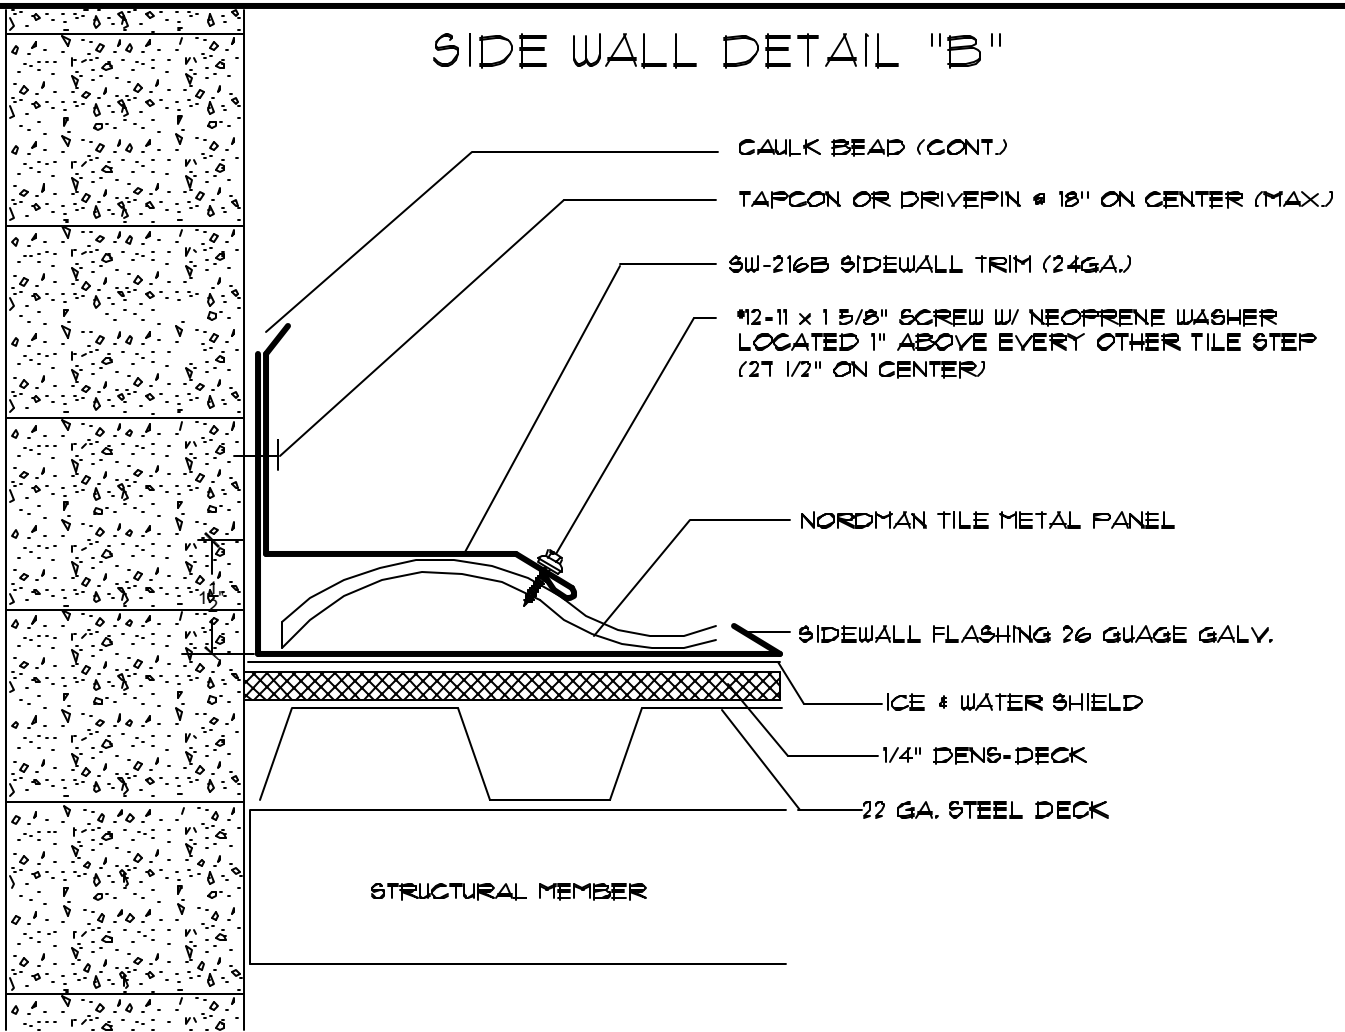

SIDE WALL DETAIL "B"

SWF-217
10'-0" LENGTHS

SW-216B
10'-0" LENGTHS

1505 Cox Rd
Cocoa, FL 32926
Phone: 321.639.1537
Fax: 321.690.1777
www.nordmantile.com

NORDMAN TILE™
ROOFING SYSTEM