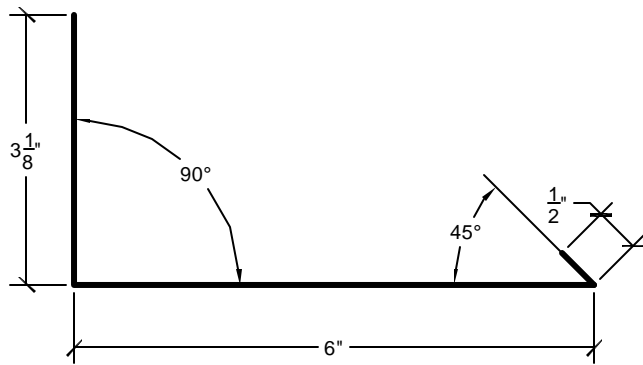

SIDE WALL DETAIL "B"

SWF-217
10'-0" LENGTHS

SW-216B
10'-0" LENGTHS

1505 Cox Rd
Cocoa, FL 32926
Phone: 321.639.1537
Fax: 321.690.1777
www.nordmantile.com

NORDMAN TILE™
ROOFING SYSTEM