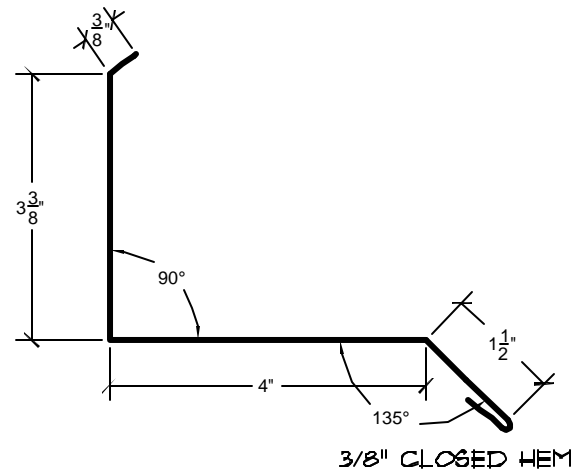

SIDE WALL DETAIL "B"

SWF-217
10'-0" LENGTHS

SW-216B
10'-0" LENGTHS

1505 Cox Rd
Cocoa, FL 32926
Phone: 321.639.1537
Fax: 321.690.1777
www.nordmantile.com

NORDMAN TILE™
ROOFING SYSTEM