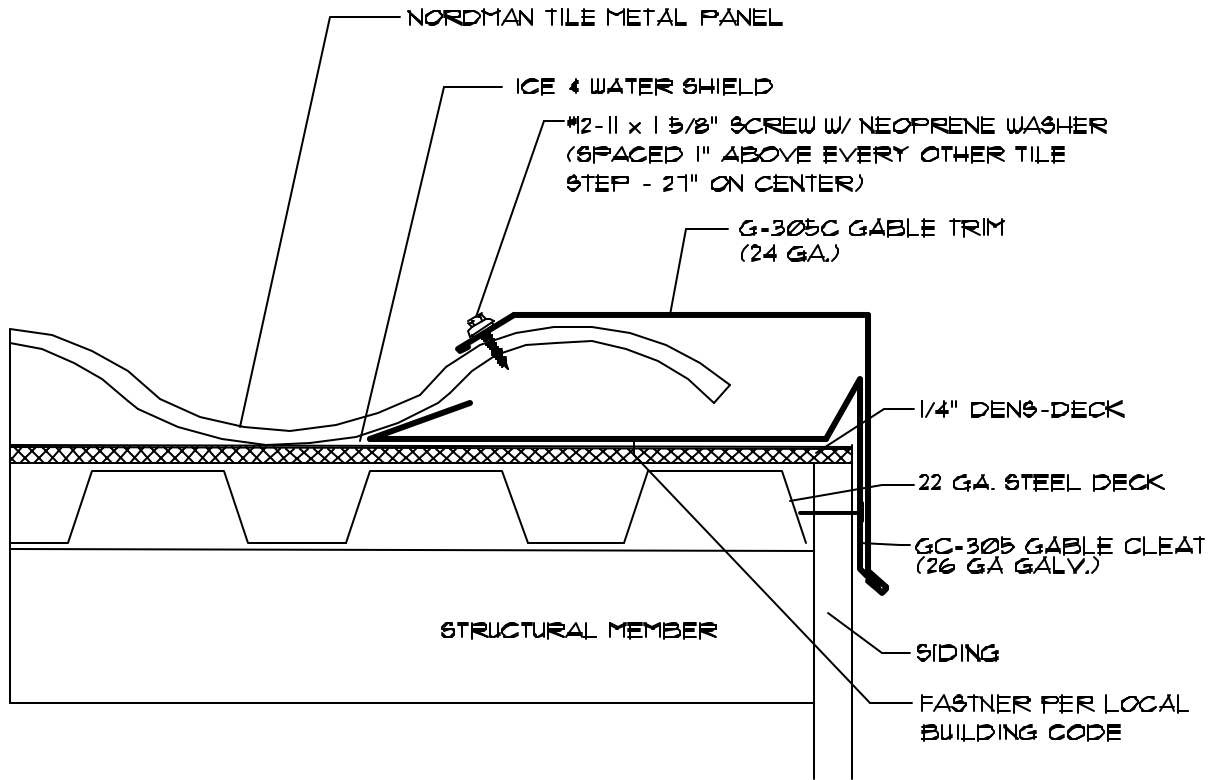

# GABLE DETAIL

GC-305  
10'-0" LENGTHS

G-305C  
10'-0" LENGTHS

1505 Cox Rd  
Cocoa, FL 32926  
Phone: 321.639.1537  
Fax: 321.690.1777  
www.nordmantile.com

NORDMAN TILE™  
ROOFING SYSTEM