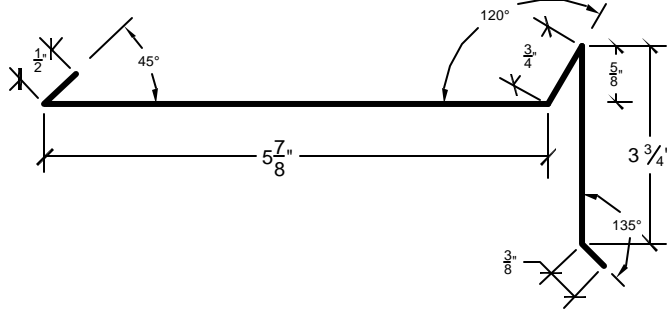

# GABLE DETAIL

GC-305  
10'-0" LENGTHS

G-305C  
10'-0" LENGTHS

1505 Cox Rd  
Cocoa, FL 32926  
Phone: 321.639.1537  
Fax: 321.690.1777  
www.nordmantile.com

NORDMAN TILE™  
ROOFING SYSTEM