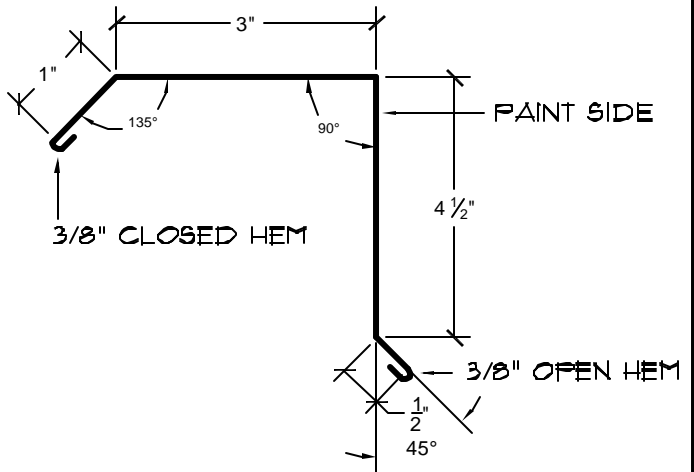

# GABLE DETAIL

GC-305  
10'-0" LENGTHS

G-305C  
10'-0" LENGTHS

1505 Cox Rd  
Cocoa, FL 32926  
Phone: 321.639.1537  
Fax: 321.690.1777  
www.nordmantile.com

NORDMAN TILE™  
ROOFING SYSTEM